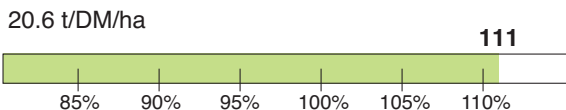

Matures similar to Klifton the group 7 control, suitable for a wide range of growers. Dominator shows the same early maturity when grown under plastic.

Quality & Digestibility

Whole plant digestibility high in NL trials at 70%
High levels of mature starch from big cobs.

Plant Description

Very even single cross with prostrate leaves giving a good canopy. Big strong plant.

Healthy plant that retains green leaf until ready to harvest - chops and ensiles well.

Yield

Sow at 45,000 seeds per acre 111,000 seeds per hectare
Dominator continues to yield between 11-13% more than the NIAB control variety in NIAB and Maizetech trials.