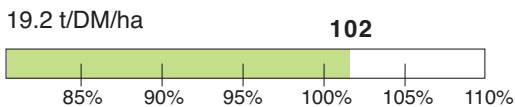

Yield

Sow at 45,000 seeds per acre | 111,000 seeds per hectare
Consistently very good yields, both conventionally and under plastic, from a very stable reliable variety.