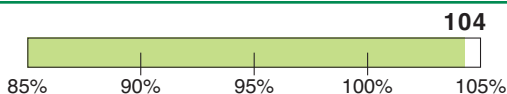

Quality & Digestibility

Above average yields of ME.
Good yield of cobs from a big strong plant.

Plant Description

Big attractive plant with large erect leaves.
Good combination of plant dry down and cob ripeness from a big plant.

Yield

Sow at 42,500 seeds per acre 105,000 seeds per hectare
Defra National List Trials 2007/08

Es Coastguard	104%	16.4t/haDMYld	35.7% DM
Avenir	97%	15.4t/haDMYld	36.6% DM